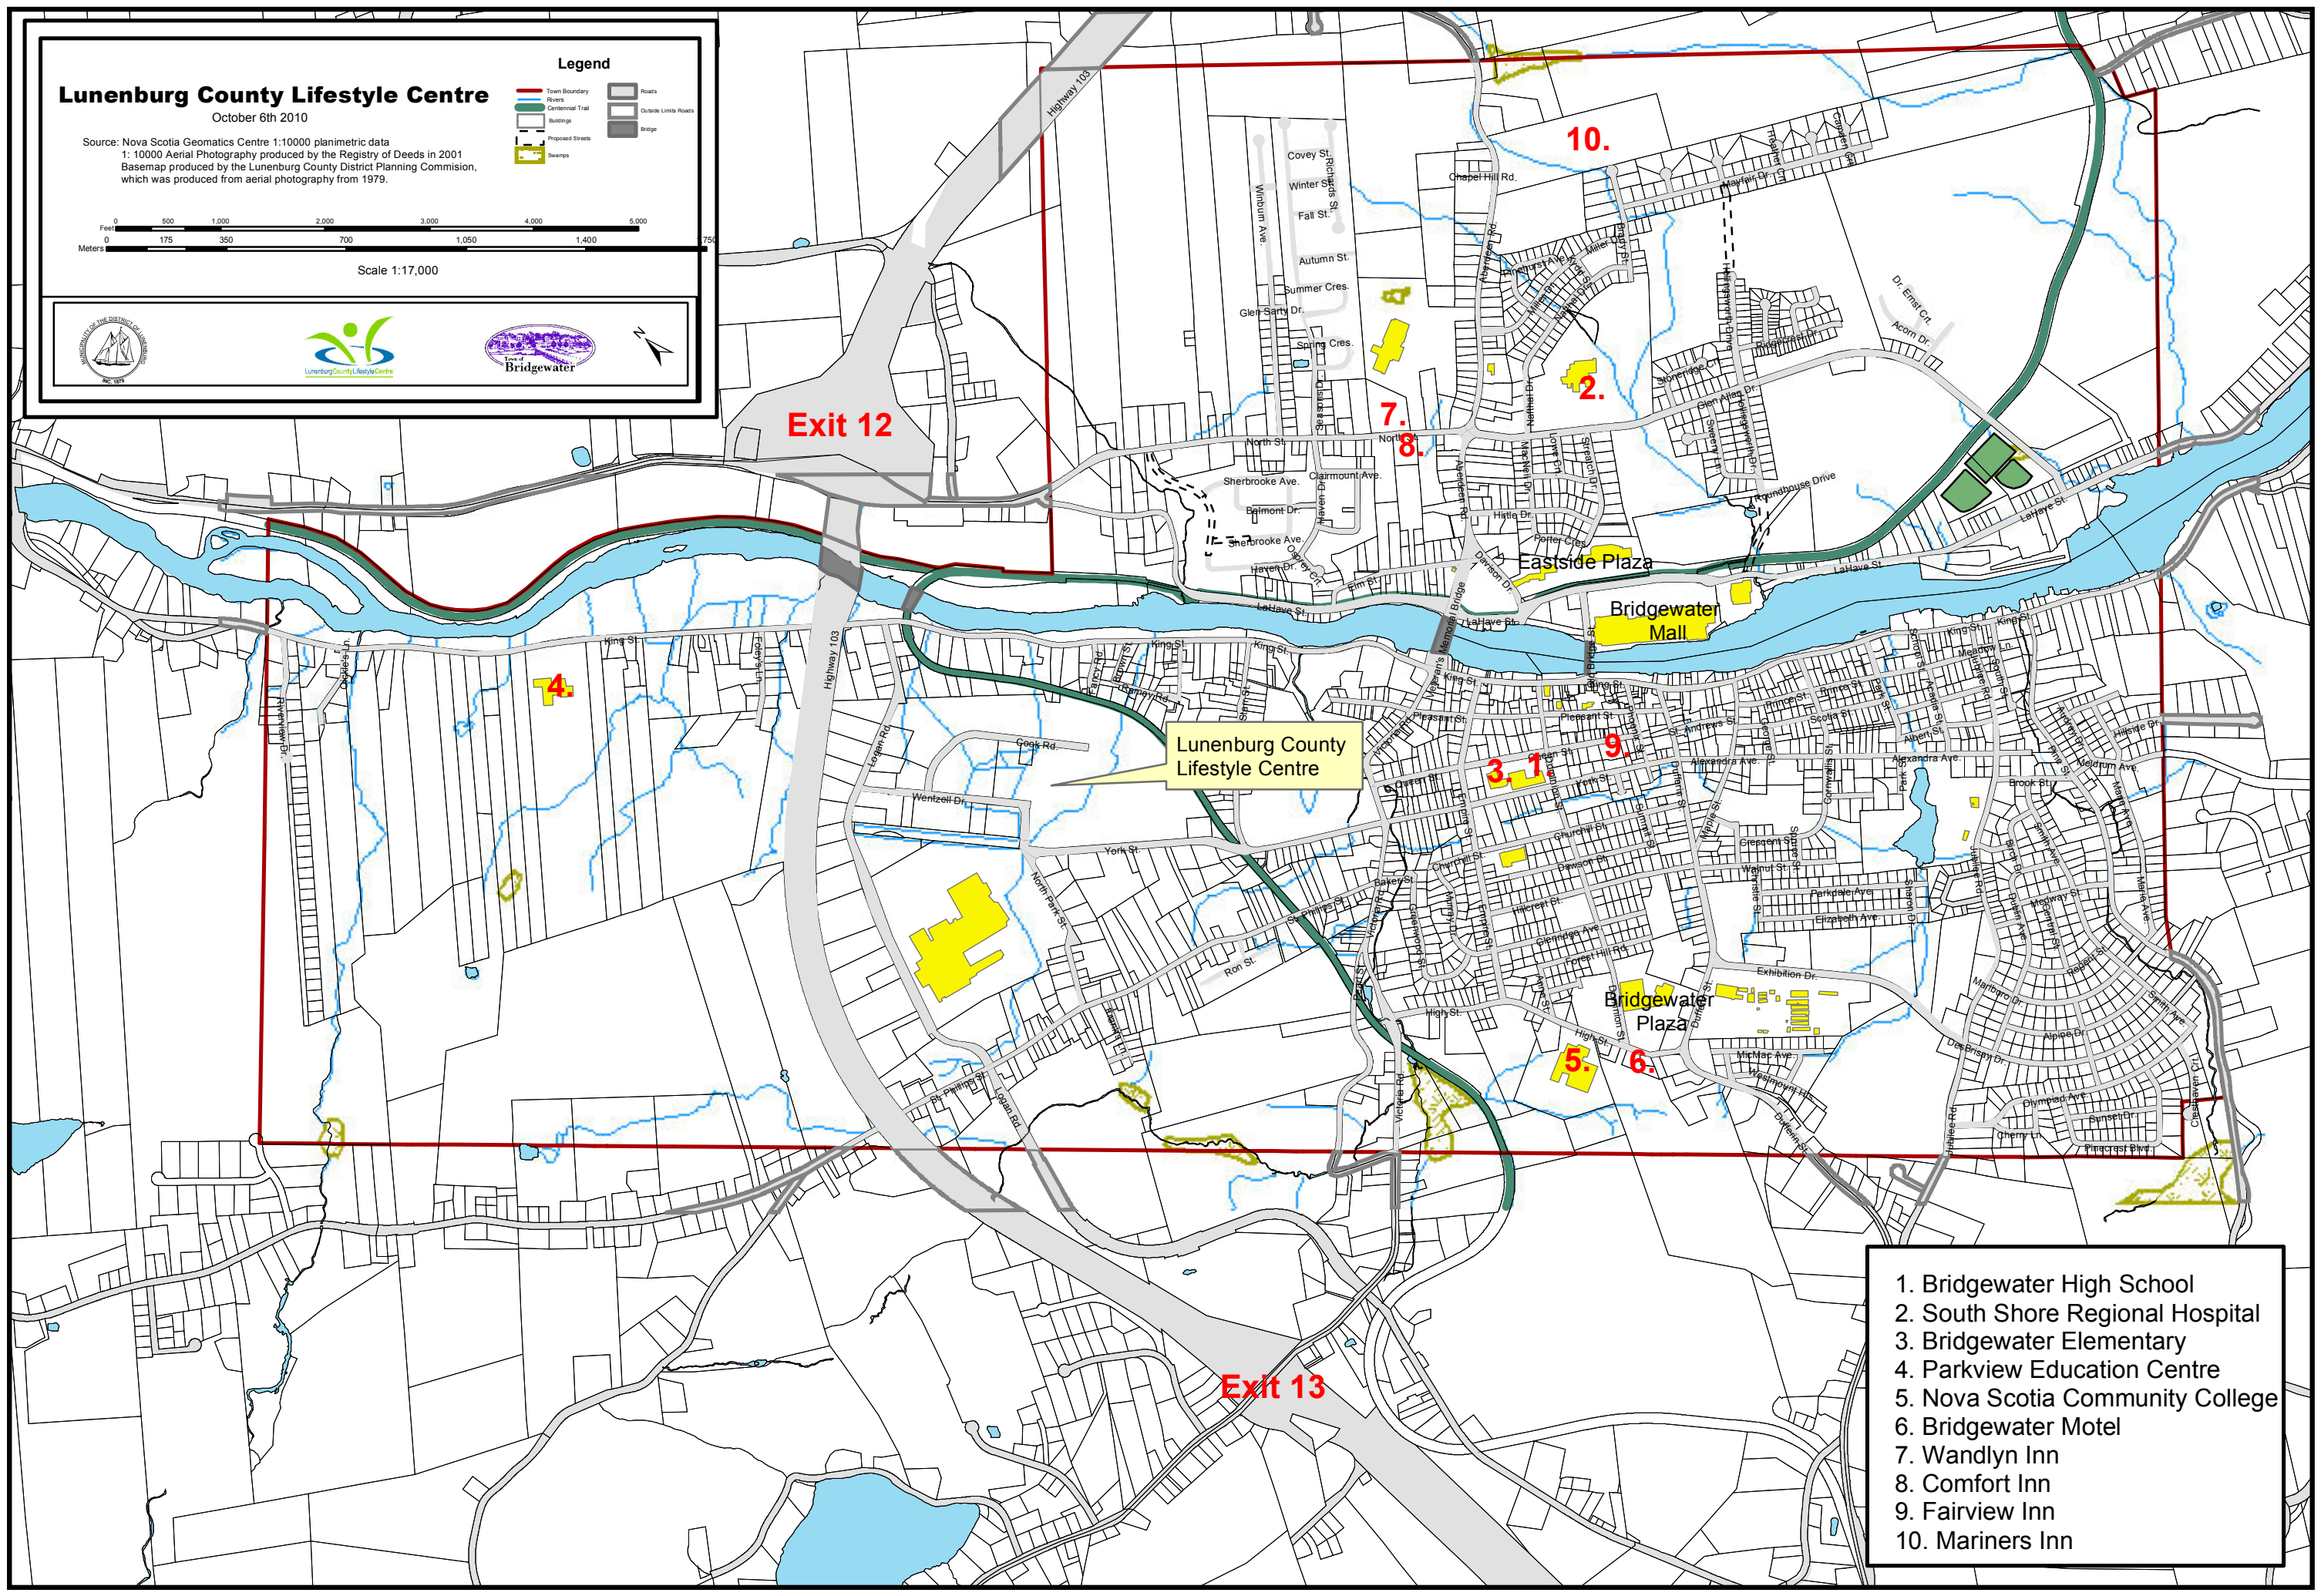

# Lunenburg County Lifestyle Centre

October 6th 2010

Source: Nova Scotia Geomatics Centre 1:10000 planimetric data  
1: 10000 Aerial Photography produced by the Registry of Deeds in 2001  
Basemap produced by the Lunenburg County District Planning Commission,  
which was produced from aerial photography from 1979.

Scale 1:17,000

## Legend

- Town Boundary
- Rivers
- Canal/Trail
- Buildings
- Proposed Streets
- Stamps
- Roads
- Outside Limits Roads
- Bridge

1. Bridgewater High School
2. South Shore Regional Hospital
3. Bridgewater Elementary
4. Parkview Education Centre
5. Nova Scotia Community College
6. Bridgewater Motel
7. Wandlyn Inn
8. Comfort Inn
9. Fairview Inn
10. Mariners Inn